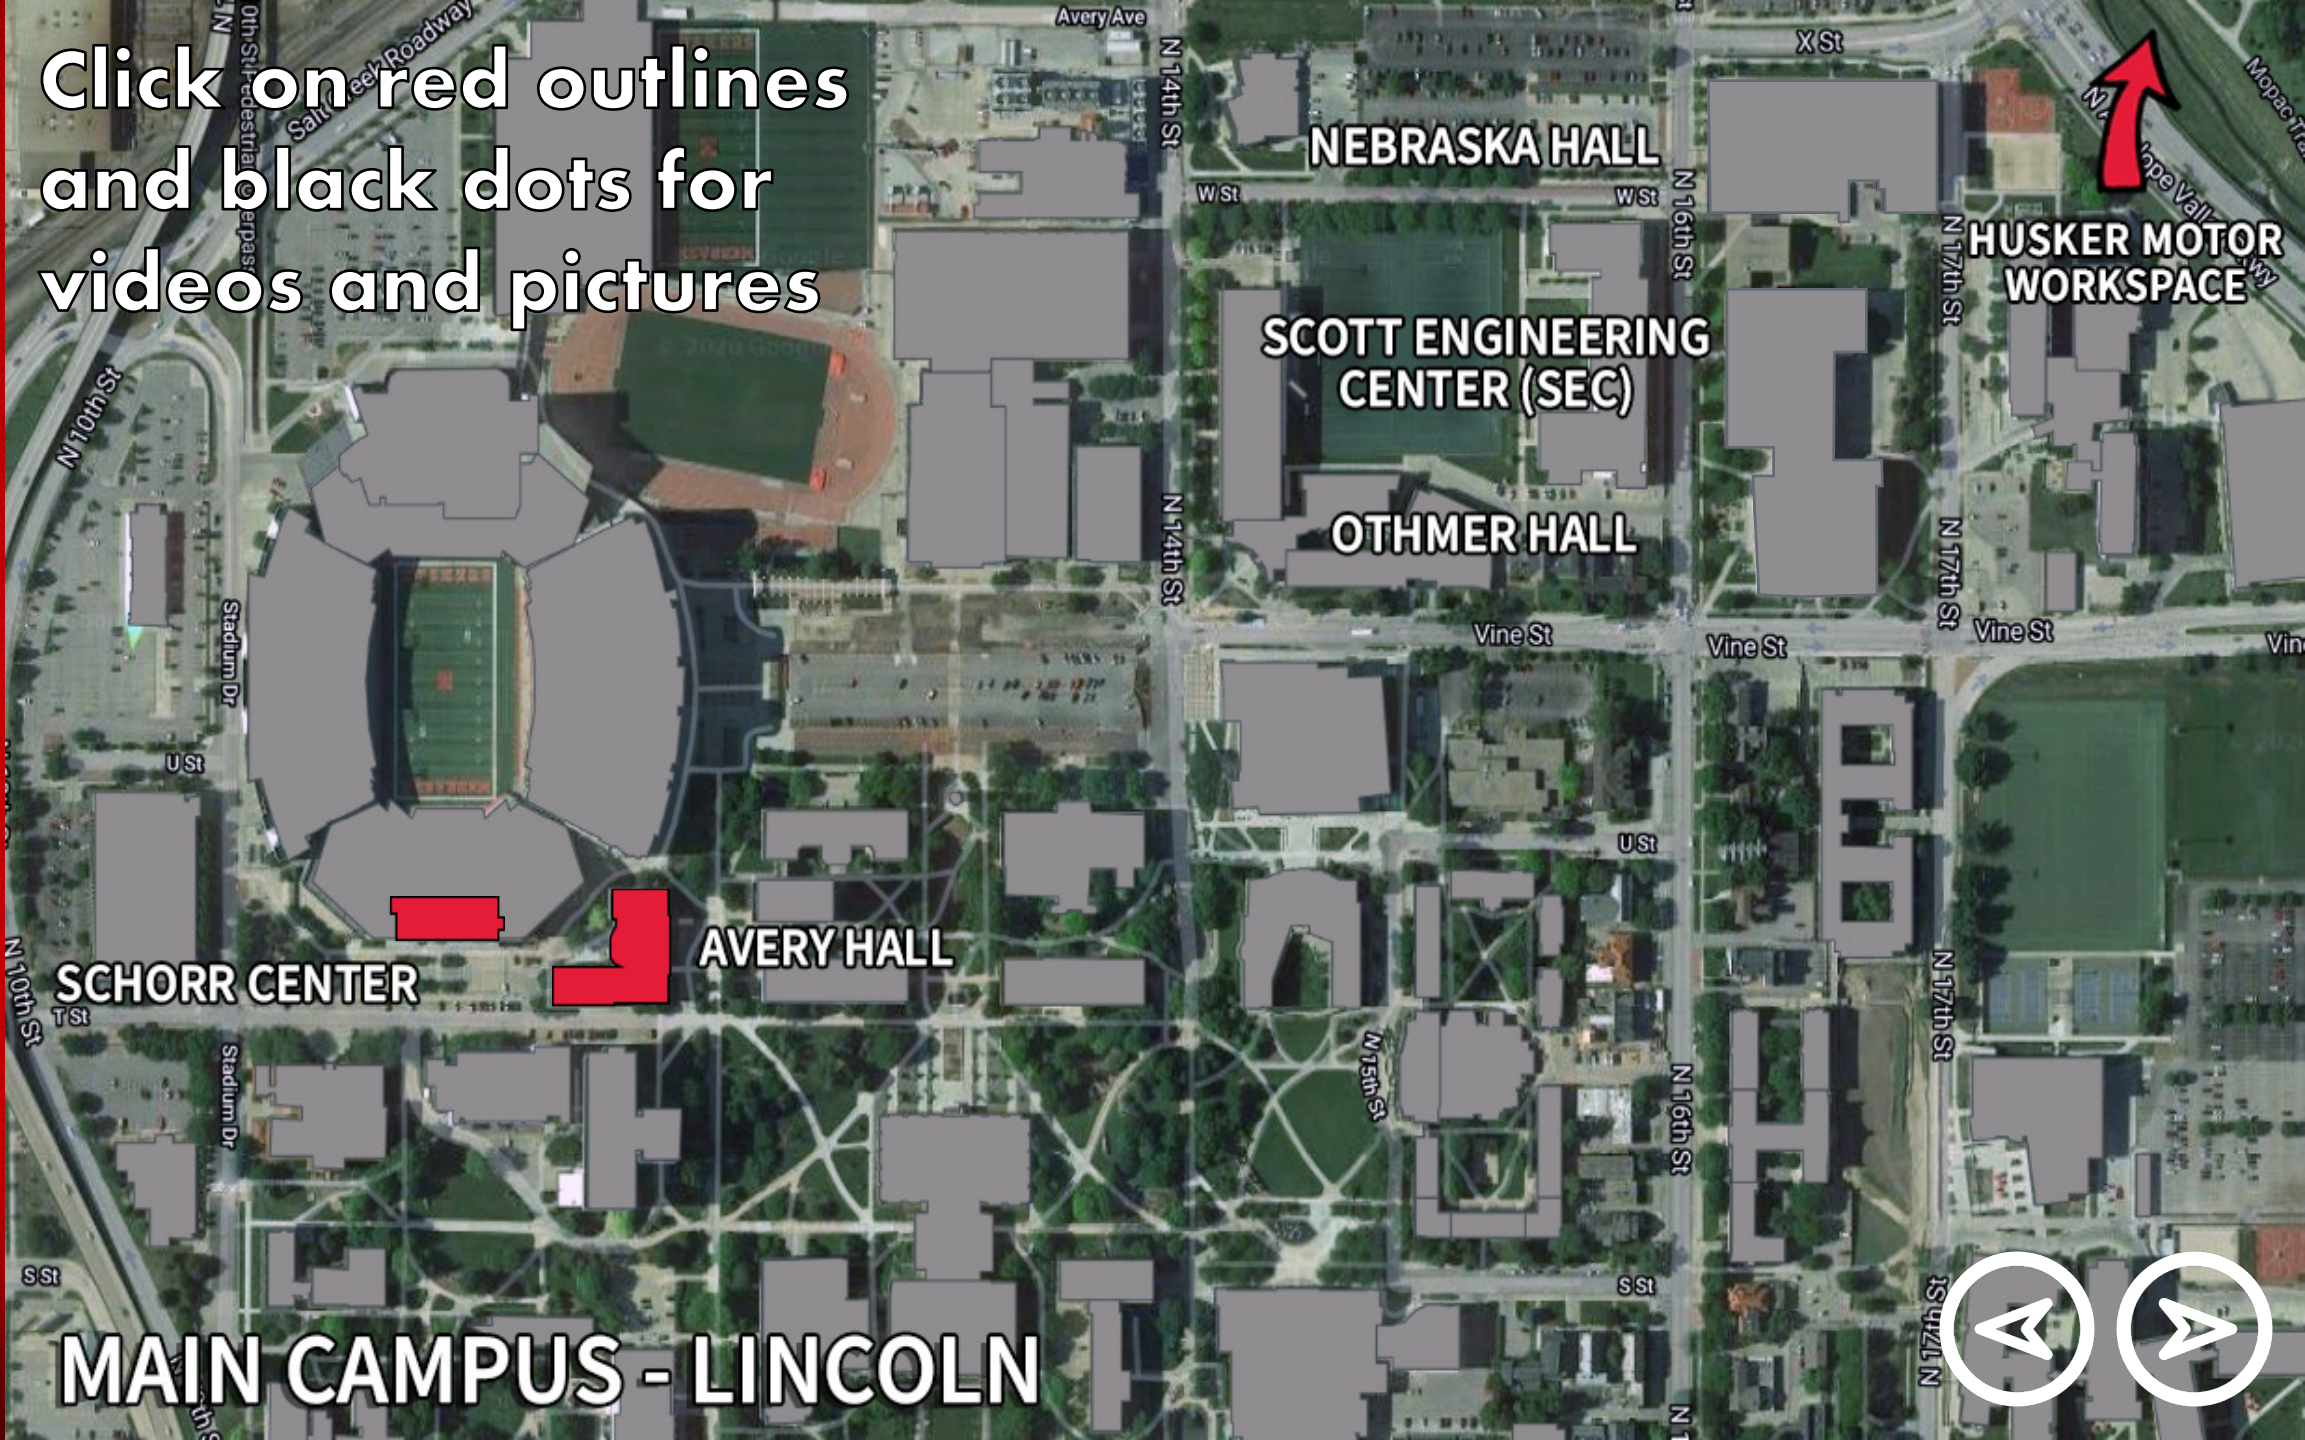

N

**School of
Computing**

COLLEGE OF
ENGINEERING

**WE ARE
NEBRASKA'S
ENGINEERING
COLLEGE.**

ENGINEERING

Click on red outlines and black dots for videos and pictures

MAIN CAMPUS - LINCOLN

**SUPER
COMPUTER**

SCHORR CENTER BASEMENT

SCHORR CENTER 1ST FLOOR

SCHORR CENTER 2ND FLOOR

AVERY HALL BASEMENT

● **AVERY HALL 1ST FLOOR**

CLASSROOM

AVERY HALL 3RD FLOOR

COLLEGE OF
ENGINEERING